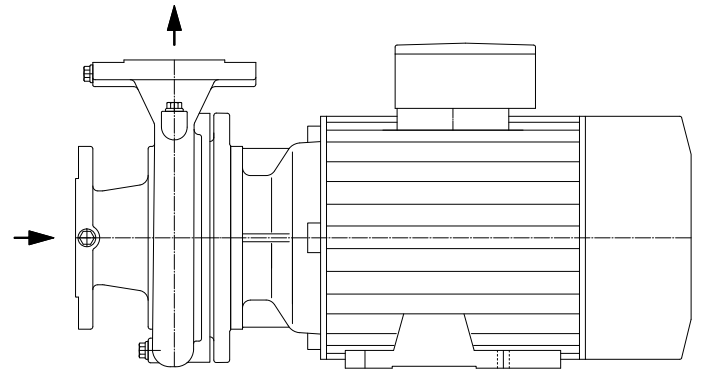

Illustration

Fig.:
Pump type NB 50-16

Standardized centrifugal pumps type NB are single-stage horizontally mounted pumps. They are characterized by a maintenance-friendly construction and can be used in a wide variety of applications.

18 sizes are available to make your design as efficient as possible. Chemically neutral as well as aggressive fluids, e.g. alkaline solutions, acids, solvents and lubricants can be pumped easily. With over 60 years of

experience in industrial pump technology, we are a supplier that guarantees reliable quality products. Give us a call, it will be our pleasure to assist you.