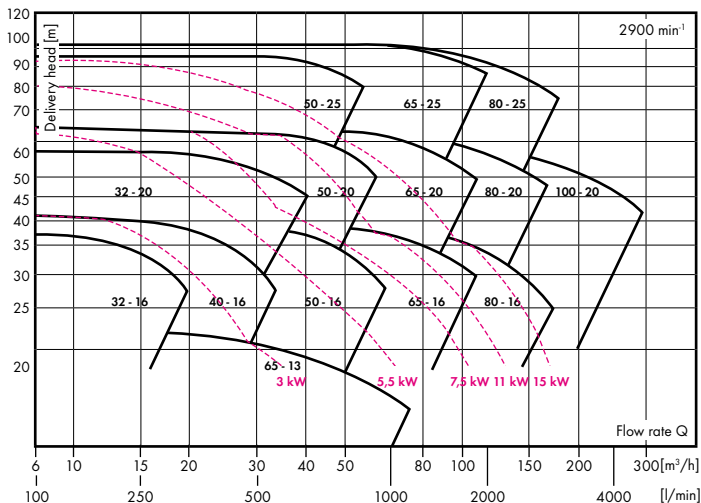

## Technical data

- ▶ For clean or slightly polluted media
- ▶ Flow rate 50 - 7500 l/min
- ▶ Delivery head up to 100 m
- ▶ Material options: cast iron / stainless steel (1.4408)
- ▶ Various sealing options
- ▶ Connection dimensions according to DIN EN 22858
- ▶ Block construction or with bearing carrier for standard motors
- ▶ Optional dry run protection or confining chamber
- ▶ Motors: up to 3 kW 230/400 V 50 Hz, from 4 kW 400/690 V 50 Hz, 460 V 60 Hz, other voltages on request

## Performance characteristics

All values for water at 20 °C