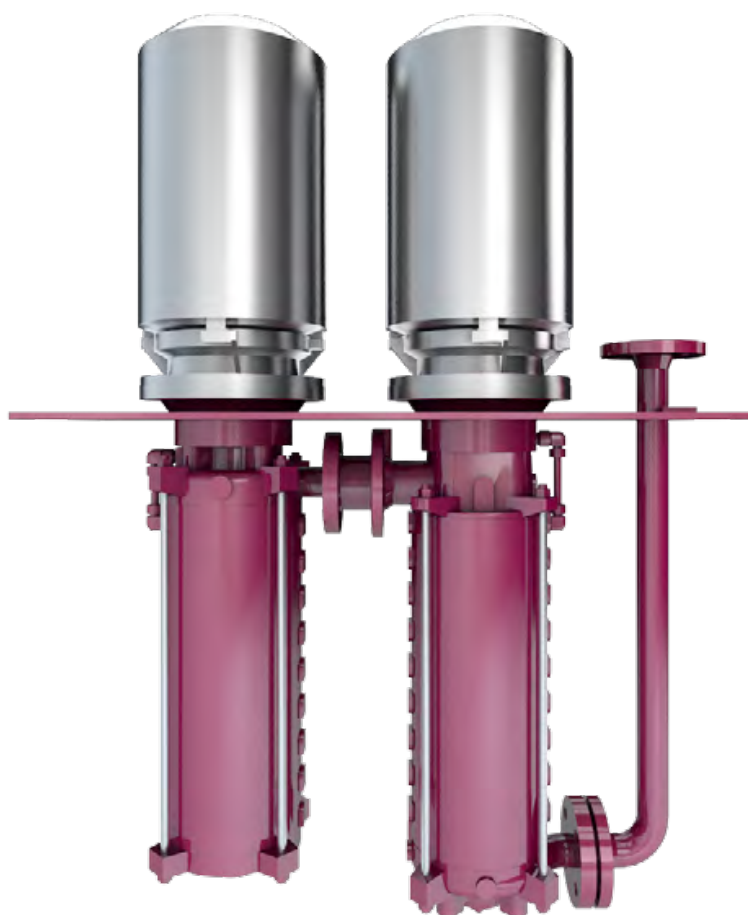

СДВОЕННЫЕ НАСОСЫ СЕРИЯ DUO

Архангельск (8182)63-90-72
Астана (7172)727-132
Астрахань (8512)99-46-04
Барнаул (3852)73-04-60
Белгород (4722)40-23-64
Брянск (4832)59-03-52
Владивосток (423)249-28-31
Волгоград (844)278-03-48
Вологда (8172)26-41-59
Воронеж (473)204-51-73
Екатеринбург (343)384-55-89
Иваново (4932)77-34-06

Ижевск (3412)26-03-58
Иркутск (395)279-98-46
Казань (843)206-01-48
Калининград (4012)72-03-81
Калуга (4842)92-23-67
Кемерово (3842)65-04-62
Киров (8332)68-02-04
Краснодар (861)203-40-90
Красноярск (391)204-63-61
Курск (4712)77-13-04
Липецк (4742)52-20-81

Киргизия (996)312-96-26-47

Магнитогорск (3519)55-03-13
Москва (495)268-04-70
Мурманск (8152)59-64-93
Набережные Челны (8552)20-53-41
Нижний Новгород (831)429-08-12
Новокузнецк (3843)20-46-81
Новосибирск (383)227-86-73
Омск (3812)21-46-40
Орел (4862)44-53-42
Оренбург (3532)37-68-04
Пенза (8412)22-31-16

Россия (495)268-04-70

Пермь (342)205-81-47
Ростов-на-Дону (863)308-18-15
Рязань (4912)46-61-64
Самара (846)206-03-16
Санкт-Петербург (812)309-46-40
Саратов (845)249-38-78
Севастополь (8692)22-31-93
Симферополь (3652)67-13-56
Смоленск (4812)29-41-54
Сочи (862)225-72-31
Ставрополь (8652)20-65-13

Казахстан (772)734-952-31

Сургут (3462)77-98-35
Тверь (4822)63-31-35
Томск (3822)98-41-53
Тула (4872)74-02-29
Тюмень (3452)66-21-18
Ульяновск (8422)24-23-59
Уфа (347)229-48-12
Хабаровск (4212)92-98-04
Челябинск (351)202-03-61
Череповец (8202)49-02-64
Ярославль (4852)69-52-93