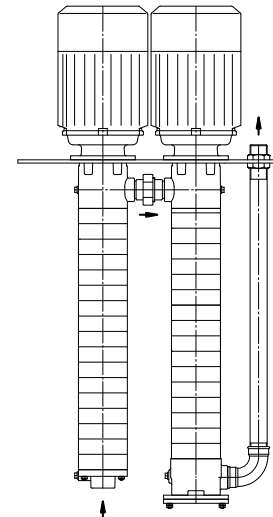

Illustration

Fig.: Pump type DUO 32-08

Multistage immersion pumps type DUO are characterized by a robust and durable construction and can be used in a wide variety of applications. They are ideal for pumping clean or slightly polluted fluids such as lubricants, alkaline solutions and solvents used in

washing, cleaning, degreasing, pickling and phosphating. The pump series DUO can be operated with frequency converters. Optionally, this series can be equipped with two or three pressure outlets. The use of just one motor with multiple pressure outlets for different

duty points results in minimal space requirements. With over 65 years of experience in industrial pump technology, we are a supplier that guarantees reliable quality products. Give us a call, it will be our pleasure to assist you.