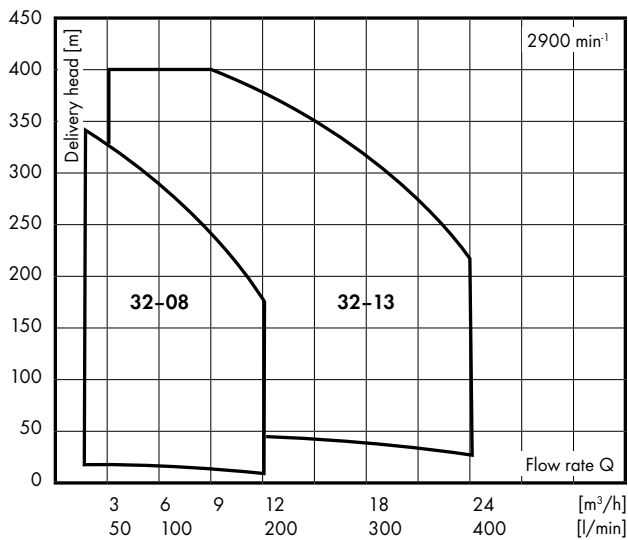

Multistage high pressure immersion pumps type DUO: Powerful, reliable and robust!

Features

- Robust design
- Tank cover plate included
- Prolonged immersion depths possible
- Individually configurable
- Maintenance-free construction
- Mechanical seal below cover plate
- Characteristic field extendable with frequency convertor and additional pressure outlets
- Switching between one or two pump operation possible
- Free ball passage up to 5 mm

Technical data

- For clean or slightly polluted media
- Flow rate 20 - 400 l/min
- Delivery head up to 400 m
- Material options: PPS / POM / cast iron / stainless steel (1.4408)
- Various sealing options
- Multistage pumps in block construction
- Optional with a second or third pressure outlet
- Motors: up to 3 kW 230/400 V 50 Hz, from 4 kW 400/690 V 50 Hz, 460 V 60 Hz, other voltages on request

Performance characteristics

All values for water at 20 °C