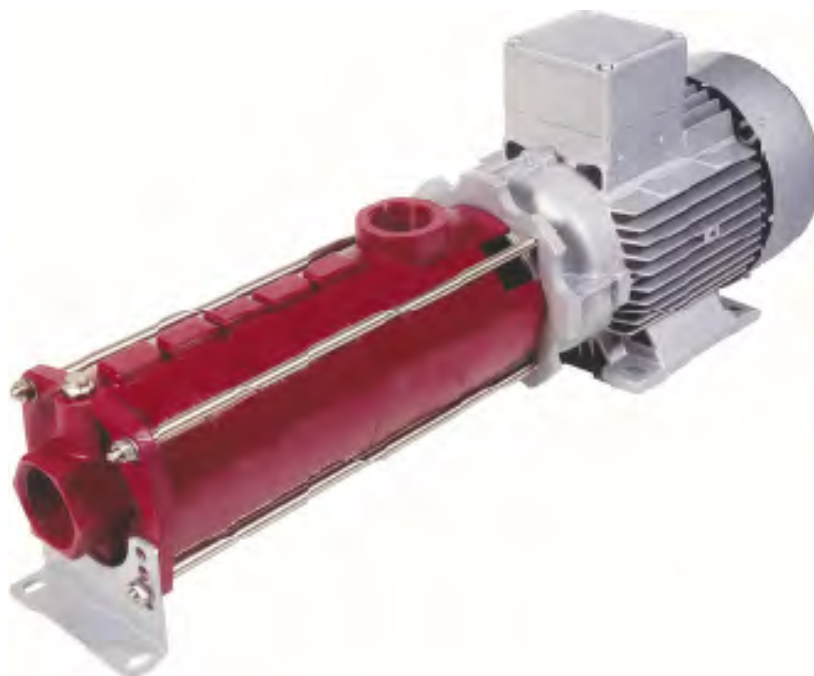

НАСОСЫ ВЫСОКОГО ДАВЛЕНИЯ СЕРИЯ ZNB

Архангельск (8182)63-90-72
Астана (7172)727-132
Астрахань (8512)99-46-04
Барнаул (3852)73-04-60
Белгород (4722)40-23-64
Брянск (4832)59-03-52
Владивосток (423)249-28-31
Волгоград (844)278-03-48
Вологда (8172)26-41-59
Воронеж (473)204-51-73
Екатеринбург (343)384-55-89
Иваново (4932)77-34-06

Ижевск (3412)26-03-58
Иркутск (395)279-98-46
Казань (843)206-01-48
Калининград (4012)72-03-81
Калуга (4842)92-23-67
Кемерово (3842)65-04-62
Киров (8332)68-02-04
Краснодар (861)203-40-90
Красноярск (391)204-63-61
Курск (4712)77-13-04
Липецк (4742)52-20-81

Киргизия (996)312-96-26-47

Магнитогорск (3519)55-03-13
Москва (495)268-04-70
Мурманск (8152)59-64-93
Набережные Челны (8552)20-53-41
Нижний Новгород (831)429-08-12
Новокузнецк (3843)20-46-81
Новосибирск (383)227-86-73
Омск (3812)21-46-40
Орел (4862)44-53-42
Оренбург (3532)37-68-04
Пенза (8412)22-31-16

Россия (495)268-04-70

Пермь (342)205-81-47
Ростов-на-Дону (863)308-18-15
Рязань (4912)46-61-64
Самара (846)206-03-16
Санкт-Петербург (812)309-46-40
Саратов (845)249-38-78
Севастополь (8692)22-31-93
Симферополь (3652)67-13-56
Смоленск (4812)29-41-54
Сочи (862)225-72-31
Ставрополь (8652)20-65-13

Казахстан (772)734-952-31

Сургут (3462)77-98-35
Тверь (4822)63-31-35
Томск (3822)98-41-53
Тула (4872)74-02-29
Тюмень (3452)66-21-18
Ульяновск (8422)24-23-59
Уфа (347)229-48-12
Хабаровск (4212)92-98-04
Челябинск (351)202-03-61
Череповец (8202)49-02-64
Ярославль (4852)69-52-93