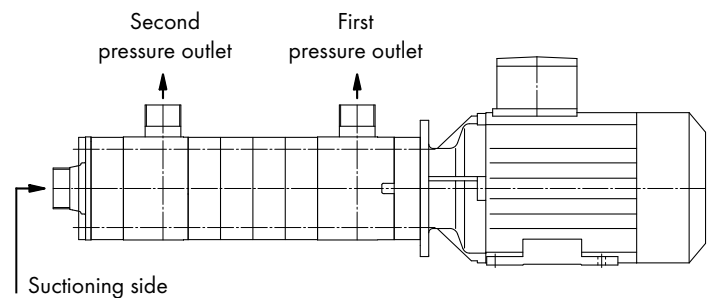

Technical data

- ▶ For clean or slightly polluted media
- ▶ Multistage pumps in block construction
- ▶ Flow rate 20 - 700 l/min
- ▶ Delivery head up to 280 m
- ▶ Material options: PPS / POM / cast iron / stainless steel (1.4408)
- ▶ Various mechanical seal options
- ▶ Optional with a second or third pressure outlet
- ▶ Motors: up to 3 kW 230/400 V 50 Hz, from 4 kW 400/690 V 50 Hz, 460 V 60 Hz, other voltages on request

Performance characteristics

All values for
water at 20 °C

Illustration

Fig.:
Pump type ZHB 32-08

Multistage high pressure centrifugal pumps type ZHB are horizontally mounted pumps. They are characterized by a minimum space requirement. Optionally, this series can be equipped with two or three pressure outlets. The use of just one motor with multiple pres-