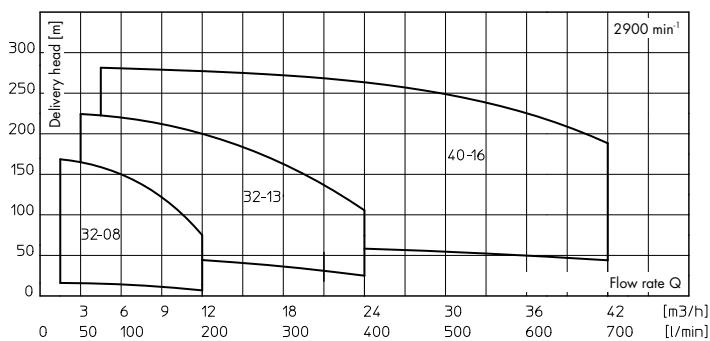

Multistage high pressure centrifugal pumps type ZHB: Powerful, reliable and compact!

Individually configurable – according to your requirements.

Features

- Minimum space requirement
- Individually configurable
- Maintenance-free construction
- High reliability
- Characteristic field extendable with frequency converter
- Free ball passage up to 5 mm

Technical data

- For clean or slightly polluted media
- Multistage pumps in block construction
- Flow rate 20 - 700 l/min
- Delivery head up to 280 m
- Material options: PPS / POM / cast iron / stainless steel (1.4408)
- Various mechanical seal options
- Optional with a second or third pressure outlet
- Motors: up to 3 kW 230/400 V 50 Hz, from 4 kW 400/690 V 50 Hz, 460 V 60 Hz, other voltages on request

Performance characteristics

All values for
water at 20 °C

Illustration