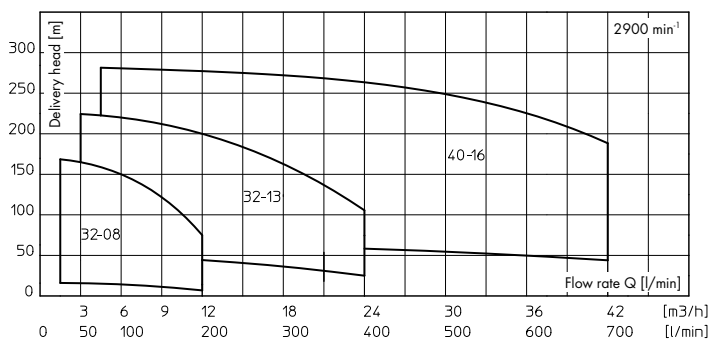

Multistage high pressure centrifugal pumps type ZHS: Powerful, reliable and compact!

Individually configurable – according to your requirements.

Features

- Minimum space requirement
- Individually configurable
- Maintenance-free construction
- High reliability
- Characteristic field extendable with frequency converter
- Free ball passage up to 5 mm

Technical data

- For clean or slightly polluted media
- Multistage pumps in block construction
- Flow rate 20 - 700 l/min
- Delivery head up to 280 m
- Material options: PPS / POM / cast iron
- Various sealing options
- Optional with a second or third pressure outlet
- Motors: up to 3 kW 230/400 V 50 Hz, from 4 kW 400/690 V 50 Hz, 460 V 60 Hz, other voltages on request

Performance characteristics

All values
for water at 20 °C