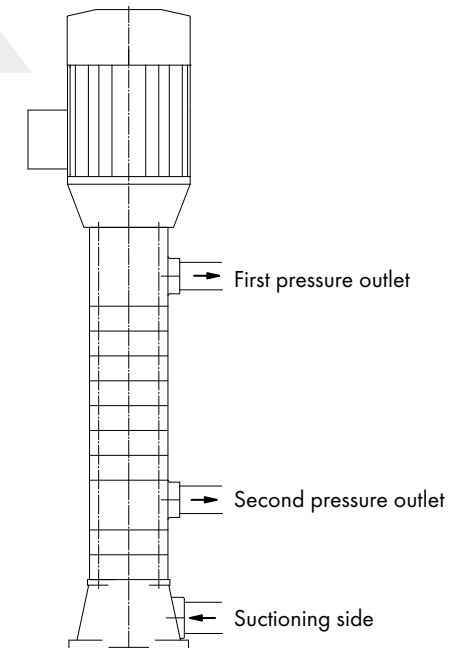

Performance characteristics

All values
for water at 20 °C

Illustration

Fig.:
Pump Type ZHS

Multistage high pressure centrifugal pumps type ZHS are vertically mounted pumps. They are characterized by a minimum space requirement. Optionally, this series can be equipped with two or three pressure outlets. The use of just one motor with multiple pres-