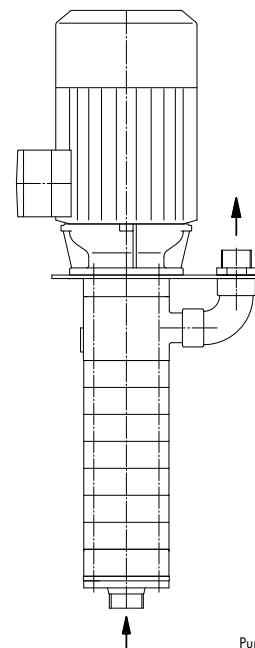

Illustration

Fig.:
Pump type ZHT 32-08

Multistage immersion pumps type ZHT are characterized by a robust and durable construction and can be used in a wide variety of applications. They are ideal for pumping clean or slightly polluted fluids such as lubricants, alkaline solutions and solvents used in

washing, cleaning, degreasing, pickling and phosphating. Optionally, this series can be equipped with two or three pressure outlets. The use of just one motor with multiple pressure outlets for different duty points results in minimal space requirements. With over 60

years of experience in industrial pump technology, we are a supplier that guarantees reliable quality products. Give us a call, it will be our pleasure to assist you.