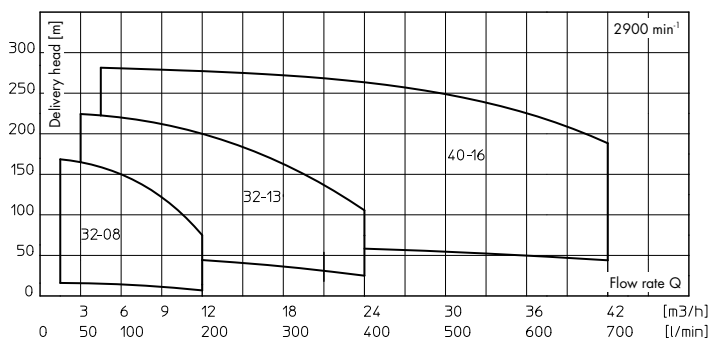

Multistage high pressure immersion pumps type ZHT: Powerful, reliable and robust!

Features

- Robust design
- Tank cover plate included
- Prolonged immersion depths possible
- Individually configurable
- Maintenance-free construction
- Mechanical seal below cover plate
- Characteristic field extendable with frequency converter
- Free ball passage up to 5 mm
- Also available as a double pump unit with a delivery head up to 400 m

Technical data

- For clean or slightly polluted media
- Flow rate 20 - 700 l/min
- Delivery head up to 280 m
- Material options: PPS / POM / cast iron / stainless steel (1.4408)
- Various sealing options
- Multistage pumps in block construction
- Optional with a second or third pressure outlet
- Motors: up to 3 kW 230/400 V 50 Hz, from 4 kW 400/690 V 50 Hz, 460 V 60 Hz, other voltages on request

Performance characteristics

All values
for water at 20 °C