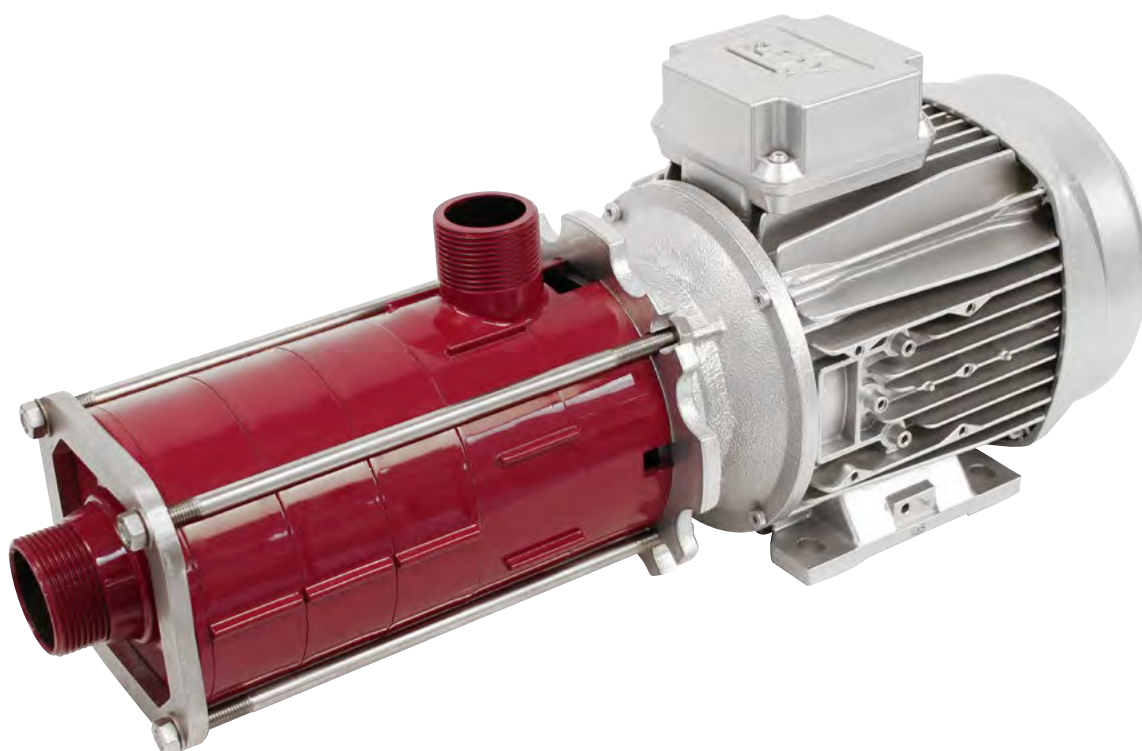

ГОРИЗОНТАЛЬНЫЕ МНОГОСТУПЕНЧАТЫЕ НАСОСЫ СЕРИЯ KSP

Архангельск (8182)63-90-72
Астана (7172)727-132
Астрахань (8512)99-46-04
Барнаул (3852)73-04-60
Белгород (4722)40-23-64
Брянск (4832)59-03-52
Владивосток (423)249-28-31
Волгоград (844)278-03-48
Вологда (8172)26-41-59
Воронеж (473)204-51-73
Екатеринбург (343)384-55-89
Иваново (4932)77-34-06

Ижевск (3412)26-03-58
Иркутск (395)279-98-46
Казань (843)206-01-48
Калининград (4012)72-03-81
Калуга (4842)92-23-67
Кемерово (3842)65-04-62
Киров (8332)68-02-04
Краснодар (861)203-40-90
Красноярск (391)204-63-61
Курск (4712)77-13-04
Липецк (4742)52-20-81

Киргизия (996)312-96-26-47

Магнитогорск (3519)55-03-13
Москва (495)268-04-70
Мурманск (8152)59-64-93
Набережные Челны (8552)20-53-41
Нижний Новгород (831)429-08-12
Новокузнецк (3843)20-46-81
Новосибирск (383)227-86-73
Омск (3812)21-46-40
Орел (4862)44-53-42
Оренбург (3532)37-68-04
Пенза (8412)22-31-16

Россия (495)268-04-70

Пермь (342)205-81-47
Ростов-на-Дону (863)308-18-15
Рязань (4912)46-61-64
Самара (846)206-03-16
Санкт-Петербург (812)309-46-40
Саратов (845)249-38-78
Севастополь (8692)22-31-93
Симферополь (3652)67-13-56
Смоленск (4812)29-41-54
Сочи (862)225-72-31
Ставрополь (8652)20-65-13

Казахстан (772)734-952-31

Сургут (3462)77-98-35
Тверь (4822)63-31-35
Томск (3822)98-41-53
Тула (4872)74-02-29
Тюмень (3452)66-21-18
Ульяновск (8422)24-23-59
Уфа (347)229-48-12
Хабаровск (4212)92-98-04
Челябинск (351)202-03-61
Череповец (8202)49-02-64
Ярославль (4852)69-52-93