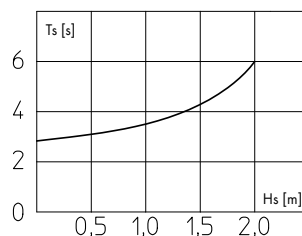

Suction time

The multistage centrifugal pump series KSP has been developed for pumping clean and slightly polluted media such as water, emulsions and oils. Schmalenberger offers these pump types for flow rates of 25 to 150 l/min and delivery heads up to 100 m. This results in an extended application range in industrial installations and is ideally suited for use as a feed pump for filter systems, for pumping of cooling liquids and in cooling systems within the machining industry. Due to a wide variety of materials, KSP pumps can also be used in

water treatment. The integrated suction stage achieves a suction height of 2 m within 6 s and thus ensures a short-term provision of the liquid to be pumped. KSP pumps are characterized by their compact design and modular design.

With its wide variety of possibilities, customer-specific solutions can be implemented quickly and easily. A maintenance-free mechanical seal provides for the necessary sealing and can also be supplied in a large variety of materials for specific applications.

The optimized hydraulic of the pump and efficient drives ensure low operating costs. Of course, the pumps have been designed and constructed for operation with frequency converters.

With over 60 years of experience in industrial pump technology, we are a supplier that guarantees reliable quality products. Give us a call, it will be our pleasure to assist you.