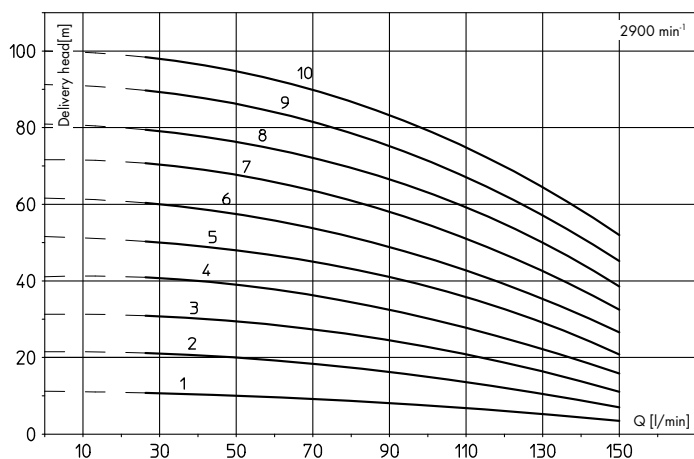

Compact, powerful and highly efficient!

Individually configurable – according to your requirements

Features

- Compact design
- Multiple applications
- Maintenance-free mechanical seal arrangement
- Individually configurable
- Simple control
- Characteristic field extendable with the use of a variable speed drive

Technical data

- Self-priming
- Multistage pumps in block construction
- For clean or slightly polluted media without air inclusions
- Flow rate 25 - 150 l/min
- Delivery head up to 100 m
- Max. suction height 2 m
- Material: PPS / POM / cast iron
- Variety of sealing options
- Motor voltage: 50 Hz up to 3 kW 230/400 V, from 4 kW 400/690 V, 60 Hz 460 V (other voltages on request)

Performance characteristics

All values for water at 20 °C