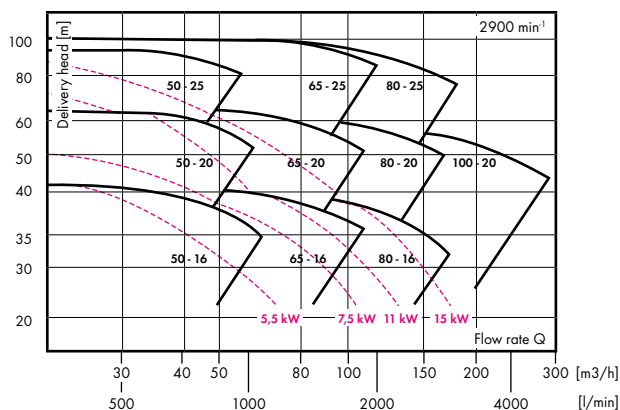

Low pressure immersion pumps type NZ:

Powerful, reliable and extremely robust!

Individually configurable – according to your requirements.

Features

- Robust design
- Individually configurable
- Maintenance-friendly construction
- High reliability
- Various immersion depths available (450, 550, 800 or 1050 mm)
- Characteristic field extendable with frequency converter
- Free ball passage up to 22 mm
- Also available with 4-pole motor

Technical data

- Immersion pump in block construction or with bearing carrier for standard motors
- For clean or slightly polluted media
- Flow rate 50 - 7500 l/min
- Delivery head up to 100 m
- Material options: cast iron / stainless steel (1.4408)
- Various sealing options
- Motors: up to 3 kW 230/400 V 50 Hz, from 4 kW 400/690 V 50 Hz, 460 V 60 Hz, other voltages on request

Performance characteristics

All values for water at 20 °C