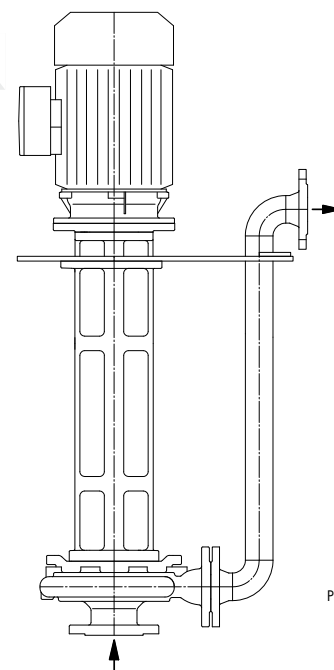

Technical data

- ▶ Immersion pump in block construction or with bearing carrier for standard motors
- ▶ For clean or slightly polluted media
- ▶ Flow rate 50 - 7500 l/min
- ▶ Delivery head up to 100 m
- ▶ Material options: cast iron / stainless steel (1.4408)
- ▶ Various sealing options
- ▶ Motors: up to 3 kW 230/400 V 50 Hz, from 4 kW 400/690 V 50 Hz, 460 V 60 Hz, other voltages on request

Performance characteristics

All values for water at 20 °C

Illustration

Fig.:
Pump type NZ 50-20

Low pressure immersion pumps type NZ are characterized by a maintenance-friendly construction and can be used in a wide variety of applications. 15 sizes are available