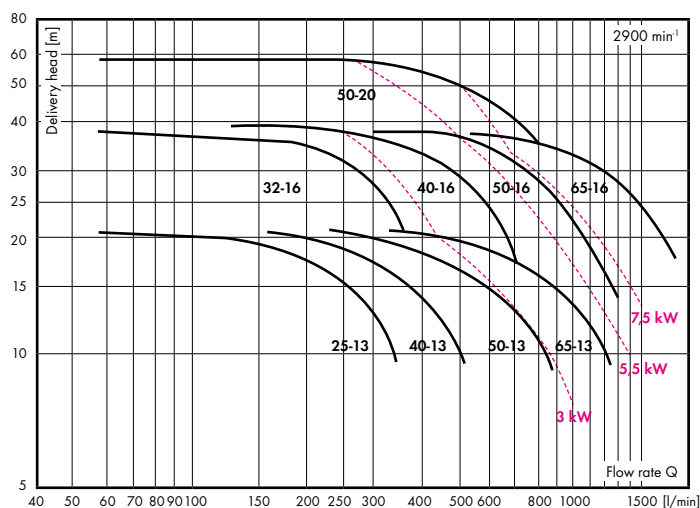

## Performance characteristics

All values for  
water at 20 °C