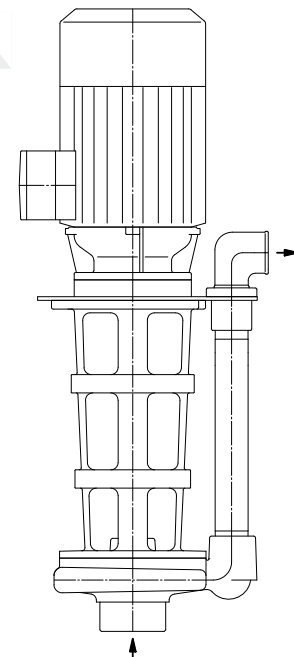

Illustration

Fig.:
Pump Type Z 40-16

Immersion pumps type Z are characterized by a high reliability and a verified design. The proven design ensures maintenance-free operation, perfect functionality and a long service life under most difficult operating

conditions. Chemically neutral as well as aggressive fluids, e.g. alkaline solutions, acids, solvents and lubricants can be pumped easily. This makes this series particularly suitable for use in machine tools, filter systems and en-

vironmental technology. With over 60 years of experience in industrial pump technology, we are a supplier that guarantees reliable quality products. Give us a call, it will be our pleasure to assist you.