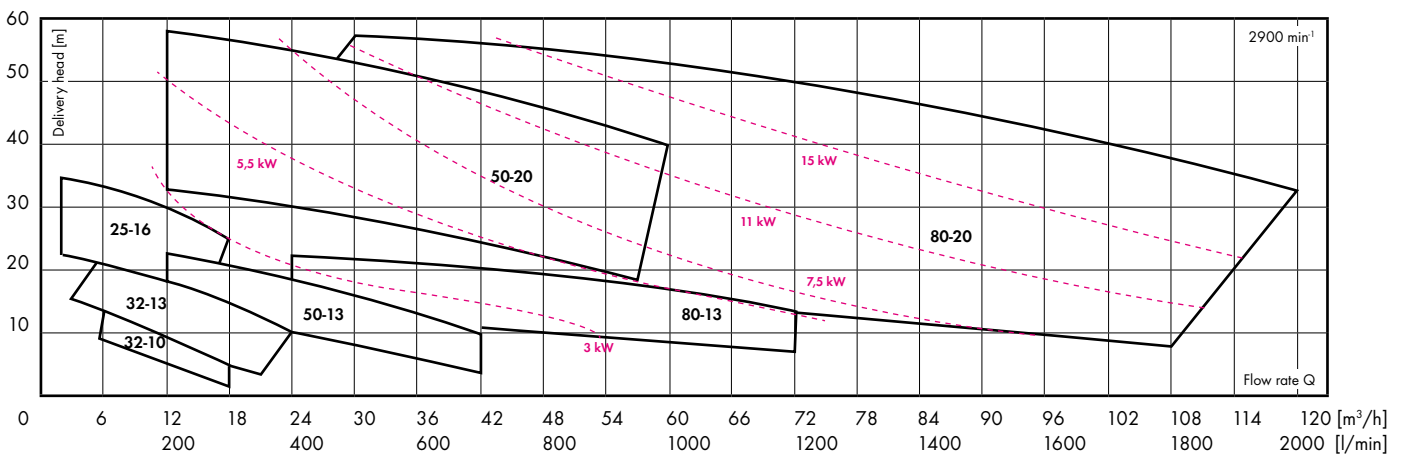

Powerful, reliable and extremely robust!

Individually configurable – according to your requirements.

Features

- Extremely robust
- 7 different sizes
- Free ball passage up to 19 mm
- Dry run protection or confining chamber possible
- Twin connection: threaded or flanged connection

Options

- Venting valve for a rapid delivery start
- Pump control for automatic monitoring and diagnostics
- ATEX version (on request)
- Mobile version with alternating current motor
- Version with combustion motor

Technical data

- Self-priming up to 6 m
- For polluted media with high air inclusions
- Flow rate 50 - 2,000 l/min
- Delivery head up to 58 m
- Material: cast iron / stainless steel
- Variety of sealing options
- Block construction with bearing carrier for standard motors
- Motors: up to 3 kW 230/400 V 50 Hz, from 4 kW 400/690 V 50 Hz, 460 V 60 Hz, other voltages on request

Performance characteristics

Alle Werte gelten für Wasser bei 20°C

Self-priming centrifugal pumps of the series SM are single-stage horizontally mounted pumps. Because of their robust and durable construction the SM pumps can be used in a wide variety of applications. With the

numerous variations and options available the pumps fulfill efficiently different flow rates and pressure requirements. While pumping highly polluted fluids, a suction height of up to 6 m can be reached effortlessly. With over

60 years of experience in industrial pump technology, we are a supplier that guarantees reliable quality products.

Give us a call, it will be our pleasure to assist you.