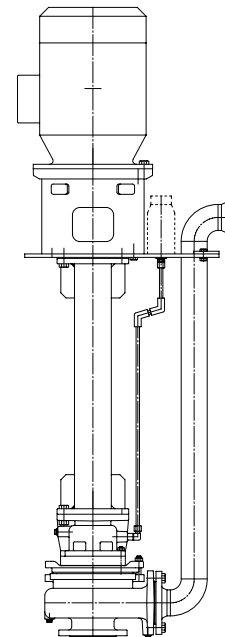

## Illustration

Fig.: Confining chamber system pump type NV

Fig.: Pump type FV

Low pressure immersion pumps with intermediate bearing and bearing carriers for standard motors are characterized by a maintenance-friendly construction. Various immersion depths up to 2,800 mm are available. Therefore the V-series (FV, NV, SV, ZV,