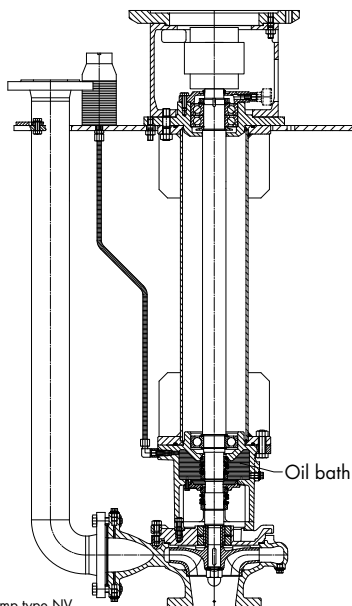

## Illustration

Fig.: Confining chamber system pump type NV

Fig.: Pump type FV

Low pressure immersion pumps with intermediate bearing and bearing carriers for standard motors are characterized by a maintenance-friendly construction. Various immersion depths up to 2,800 mm are available. Therefore the V-series (FV, NV, SV, ZV,