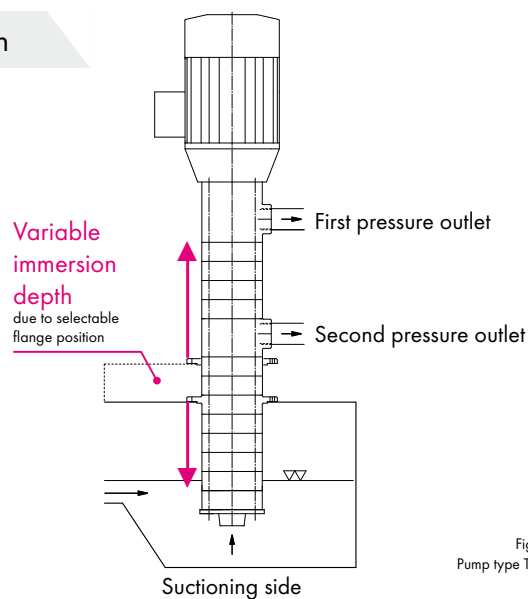

Technical data

- ▶ For clean or slightly polluted media
- ▶ Flow rate 20 - 200 l/min
- ▶ Delivery head up to 170 m
- ▶ Material options: PPS / POM / cast iron / stainless steel (1.4408)
- ▶ Various sealing options
- ▶ Multistage pumps in block construction
- ▶ Optional with a second or third pressure outlet
- ▶ Motors: up to 3 kW 230/400 V 50 Hz, from 4 kW 400/690 V 50 Hz, 460 V 60 Hz, other voltages on request

Performance characteristics

All values for water at 20 °C

Illustration

Fig.:
Pump type TH

Multistage immersion pumps type TH are characterized by variable immersion depths due to selectable flange positions. They are ideal for pumping clean or slightly polluted fluids such as lubricants, alkaline solutions, acids and solvents used in washing, clean-