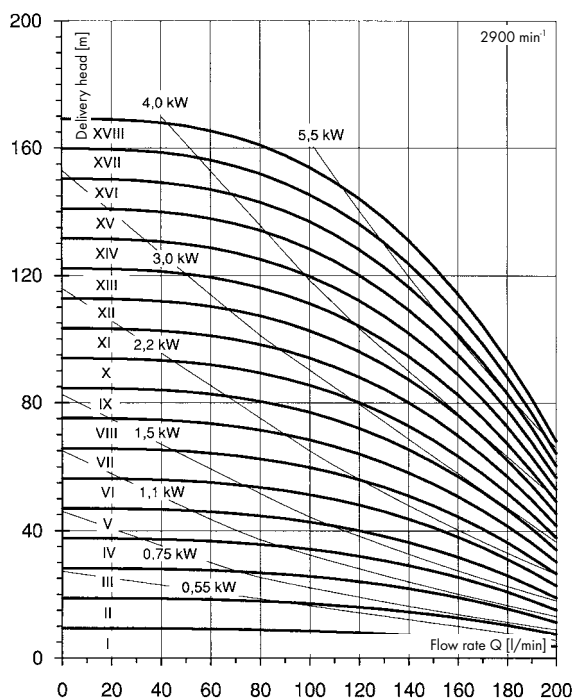

Multistage immersion pumps type TH: Compact, efficient and extremely powerful!

Features

- Flange and pressure connection according to DIN EN 12157
- Variable immersion depths due to selectable flange position
- Minimum space requirement
- Individually configurable
- High reliability
- Characteristic field extendable with frequency converter
- Free ball passage up to 3 mm
- Also available with 4-pole motors

Technical data

- For clean or slightly polluted media
- Flow rate 20 - 200 l/min
- Delivery head up to 170 m
- Material options: PPS / POM / cast iron / stainless steel (1.4408)
- Various sealing options
- Multistage pumps in block construction
- Optional with a second or third pressure outlet
- Motors: up to 3 kW 230/400 V 50 Hz, from 4 kW 400/690 V 50 Hz, 460 V 60 Hz, other voltages on request

Performance characteristics

All values for water at 20 °C